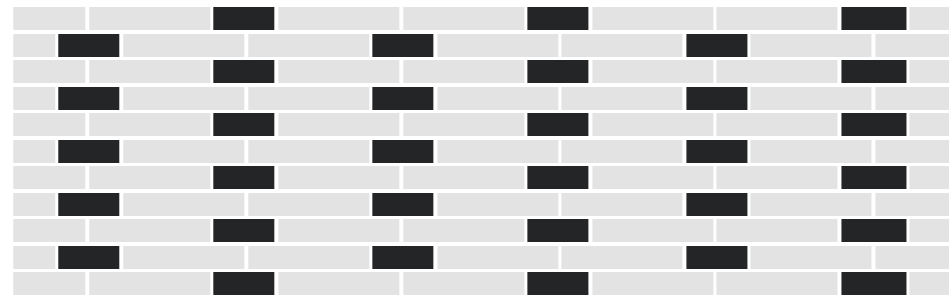

Square perforation
Hole percentage 30%

Masonry bonds

Silesian bond

Gothic bond

Dutch bond

Cross bond

Block bond

Märkischer bond