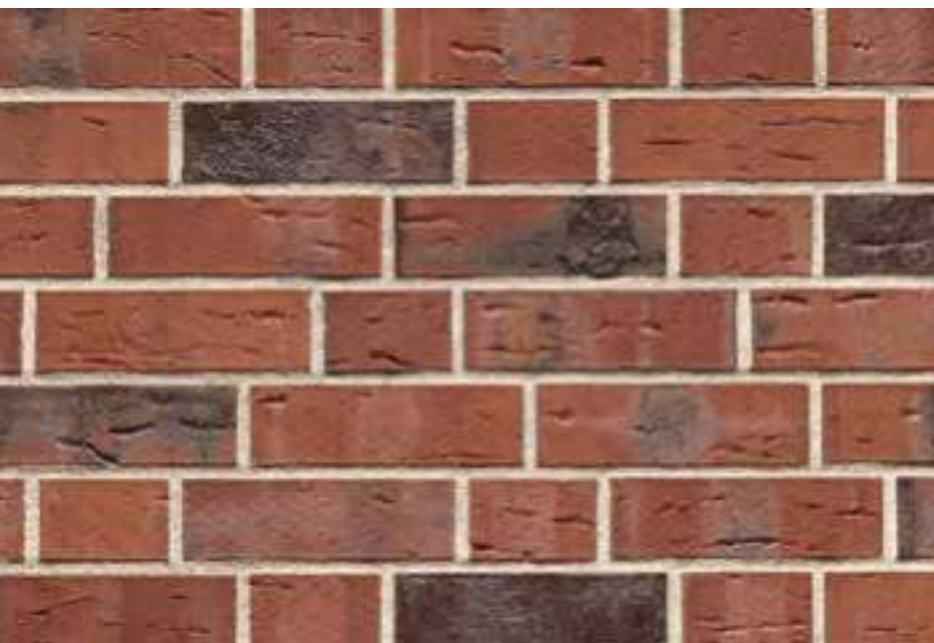

Variations in colour, play of colours and proportions may be possible due to production/printing reasons. Longformats in 490 mm x 71 mm and 490 mm x 52 mm available.

Schleswig blue varicoloured coal, NF | Health Centre, Oldenbourg