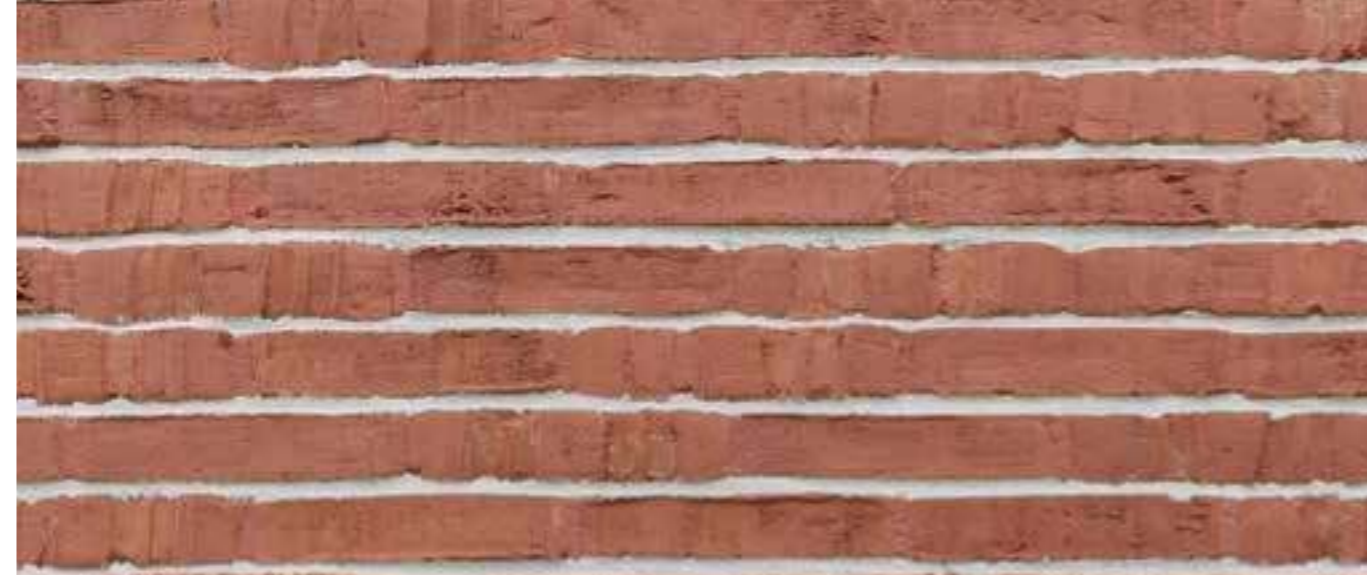

Manufactura® Westfalen rot Kohlebrand

waterstruck

NF

DF*

RF 250