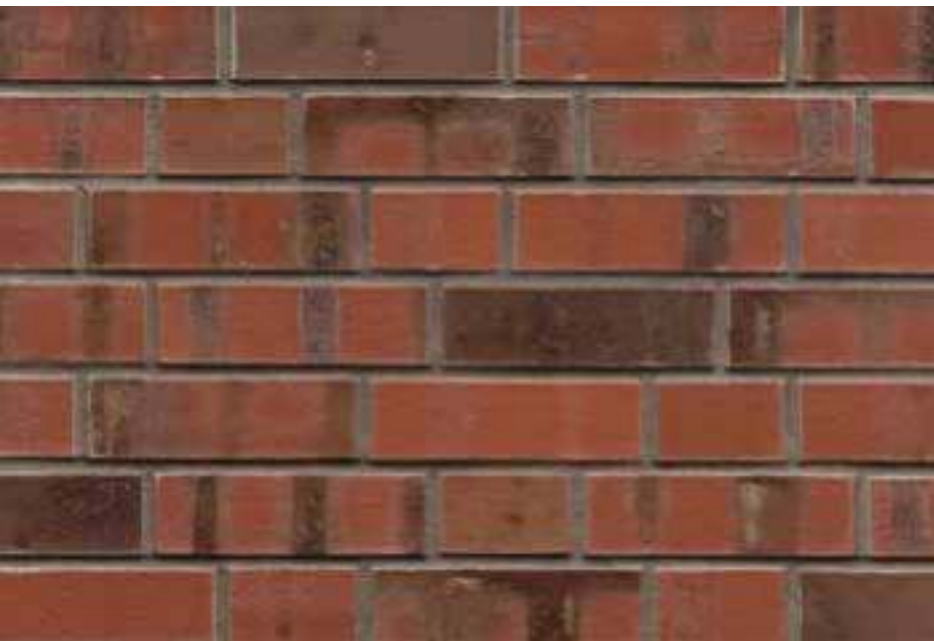

Graftschafter red coal

waterstruck

NF

Gravenhorster red varicoloured

waterstruck-sanded

NF

Variations in colour, play of colours and proportions may be possible due to production/printing reasons.

Graftschafter red coal, NF | Red Apple, Sofia in Bulgarien | Photo: Nedyalko Nedyalkov