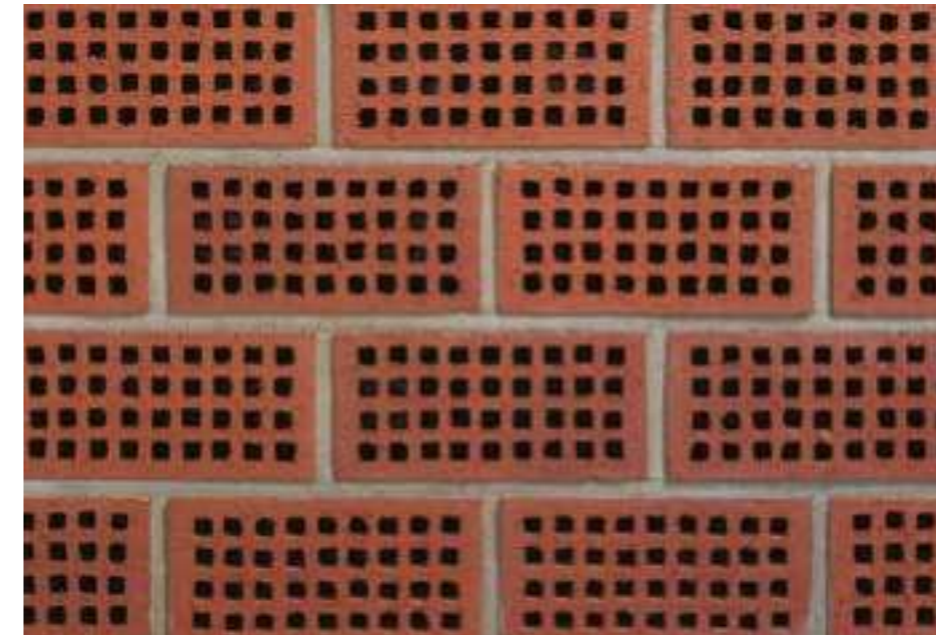

Our sound-absorbing bricks absorb noise in accordance with DIN 52212 and are excellently suited for constructing a noise barrier in accordance with DIN 4109.

A noise barrier according to DIN 4109 consists of four layers: the first layer of sound-absorbing bricks facing the street with a hole percentage of about 30%, followed by a mineral fibreboard, 40–60 mm thick, and an air layer, as layers two and three.

The soundproofing brick in the double thin format can be combined with facing on the rear side in the double thin, normal and thin formats. Sound absorption coefficient in accordance with DIN 52212; resistance to stone impact of bricks for noise barriers in accordance with the Additional Technical Contractual Terms and Guidelines for Noise Barriers on Streets 8 (ZTV-Lsw 8).

1. 1 Sound-absorbing bricks in accordance with DIN EN 771-1, Double thin/normal/thin formats, red
2. 2 Mineral fibreboard ISOVER Spahn 100 Si
3. 3 30 mm air layer
4. 4 Spacer
5. 5 Rear-side facing as solid bricks in accordance with DIN EN 771-1, double thin/normal/thin formats
6. 6 Brick covering in accordance with DIN EN 771-1
7. 7 Mortar