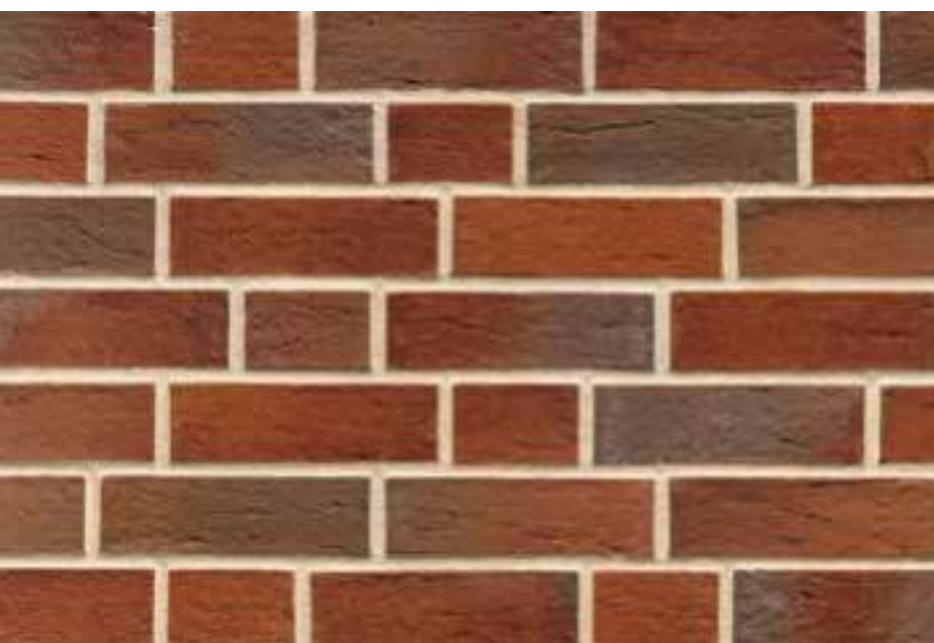

Graftschafter red coal

waterstruck

NF