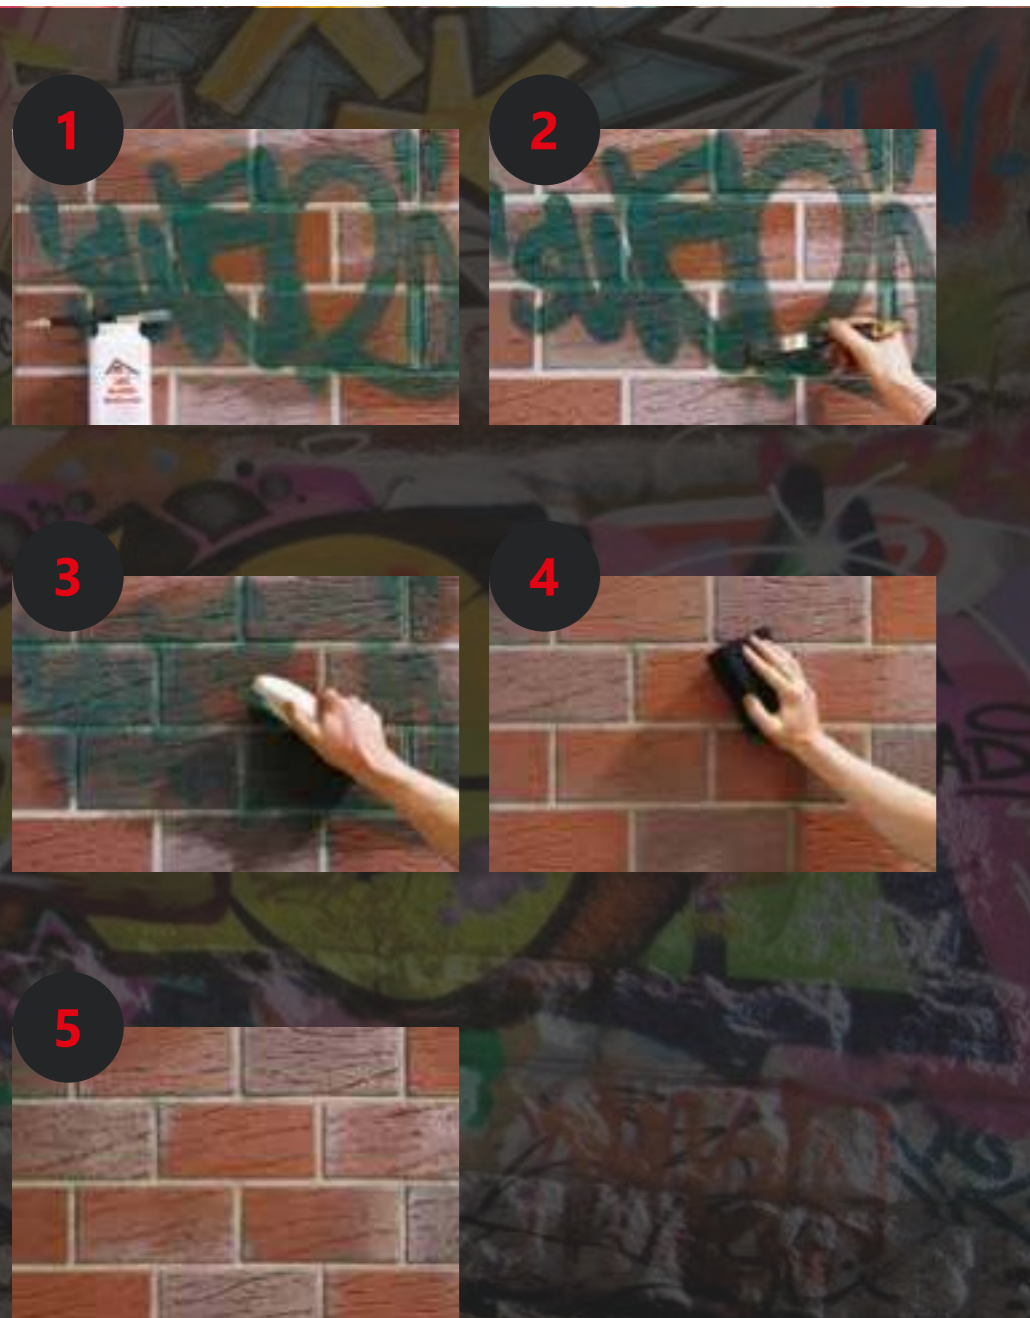

ABC-Graffiti-Remover

ABC-CLINKERS ARE GRAFFITI REMOVABLE

Graffiti can be easily removed from ABC-Clinkers with ABC-Graffiti-Remover. It has become part of the appearance of our cities and villages, but it is rarely welcome. For one thing, it seldom meets the aesthetic taste of the house-wall owners, and for another, it is usually very cost-intensive to remove. Although the spraying, which is usually carried out at night, is hardly able to be prevented, one can at least ensure that it disappears as quickly as it came about through one's choice of building material for the outer wall.