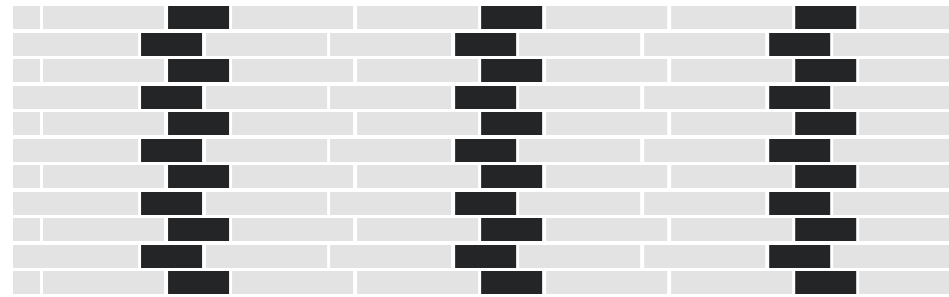

Masonry bonds

Silesian bond