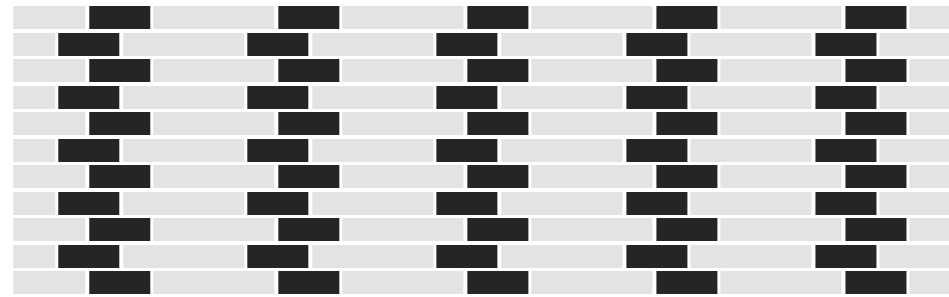

Square perforation
Hole percentage 30%

Masonry bonds

Silesian bond

Gothic bond

Dutch bond

Cross bond

Block bond

Märkischer bond